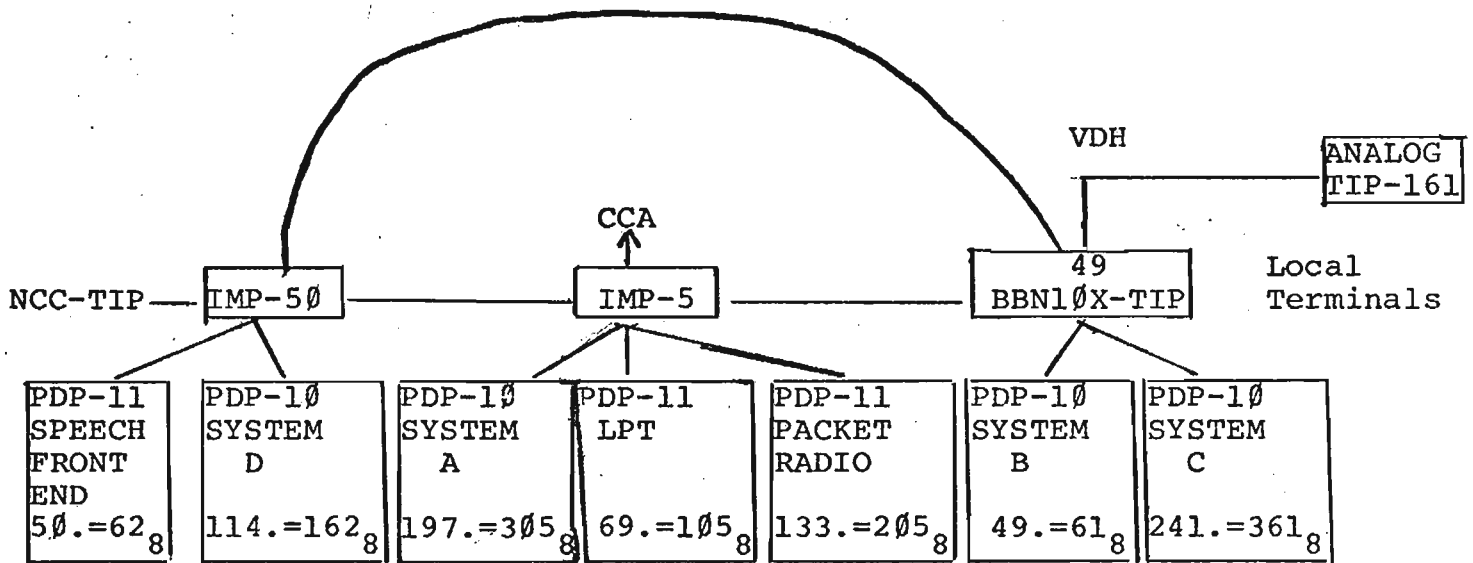

MEMORANDUM

RFC 667
NIC 31422

To: All TENEX Users
From: S.G. Chipman
Subject: Host Ports

Date: DEC 74

RECEIVED
JAN 02 1975
Postel

The following is the approved scheme to connect our computers to the network. This configuration will become effective December 18, 1974.

All host interfaces are local (except host number 005 which is an easily convertible local/distant interface and we have been asked by Div 6 to avoid using it so Div 6 can more easily check out PDP-10 IMP interfaces). The PDP-11 with the line printer is intentionally on host 105 so that a simple minded program can respond when someone tries to ICP to its logger socket "To login to BBN (System C) use host number 241(10)".